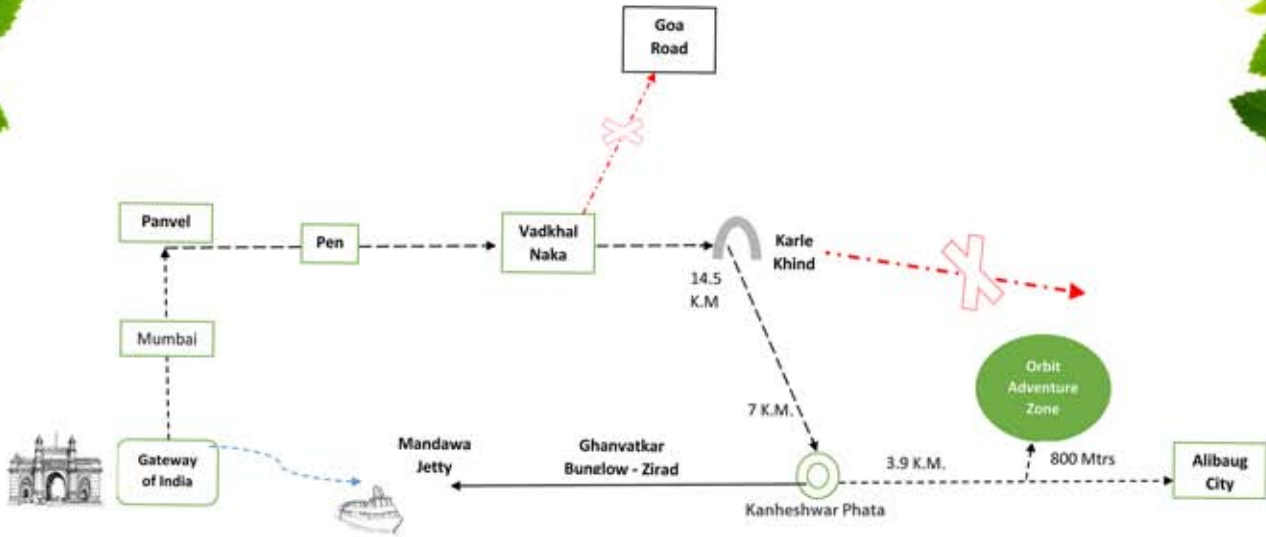

How to reach Orbit

Orbit : Map

Launch Timings Gateway of India - Mandwa - Gateway of India

Ajanta		PNP		Maldar	
Gateway Diparture	Mandwa Diparture	Gateway Diparture	Mandwa Diparture	Gateway Diparture	Mandwa Diparture
06 : 15	07 : 30	08 : 15	09 : 05	08 : 03	09 : 30
07 : 00	08 : 15	10 : 15	11 : 05	10 : 45	11 : 45
09 : 15	10 : 30	12 : 15	13 : 05	13 : 15	14 : 15
10 : 00	11 : 15	14 : 15	15 : 05	15 : 30	16 : 30
11 : 15	12 : 30	16 : 15	17 : 05	18 : 00	19 : 00
12 : 00	13 : 15	18 : 30	19 : 03		
14 : 00	15 : 15				
15 : 00	16 : 15				
16 : 00	17 : 15				
16 : 30	17 : 45				
17 : 00	18 : 15				
022-22026364 02141-224437		022-22885221 02141-225403		022-22829695 02141-237464	

Free Bus Service is available from Mandwa to Alibaug by respective Launch Company, Bus will be available at parking area. get down at Bhal Naka, next to Bank of India ATM.

Places of Interest near Orbit Adventure resort

Orbit to Main Road	800 Mtrs	Orbit to Alibaug Beach	6.8 Kms
Orbit to Alibaug S.T. Stand	5.7 Kms	Orbit to Avaas Beach	11.9 Kms
Orbit to Thal Beach	5.0 Kms	Orbit to Mandava Jetty	14.9 Kms
Orbit to Varsoli Beach	5.5 Kms	Orbit to KankeshwarPhata	3.9 Kms